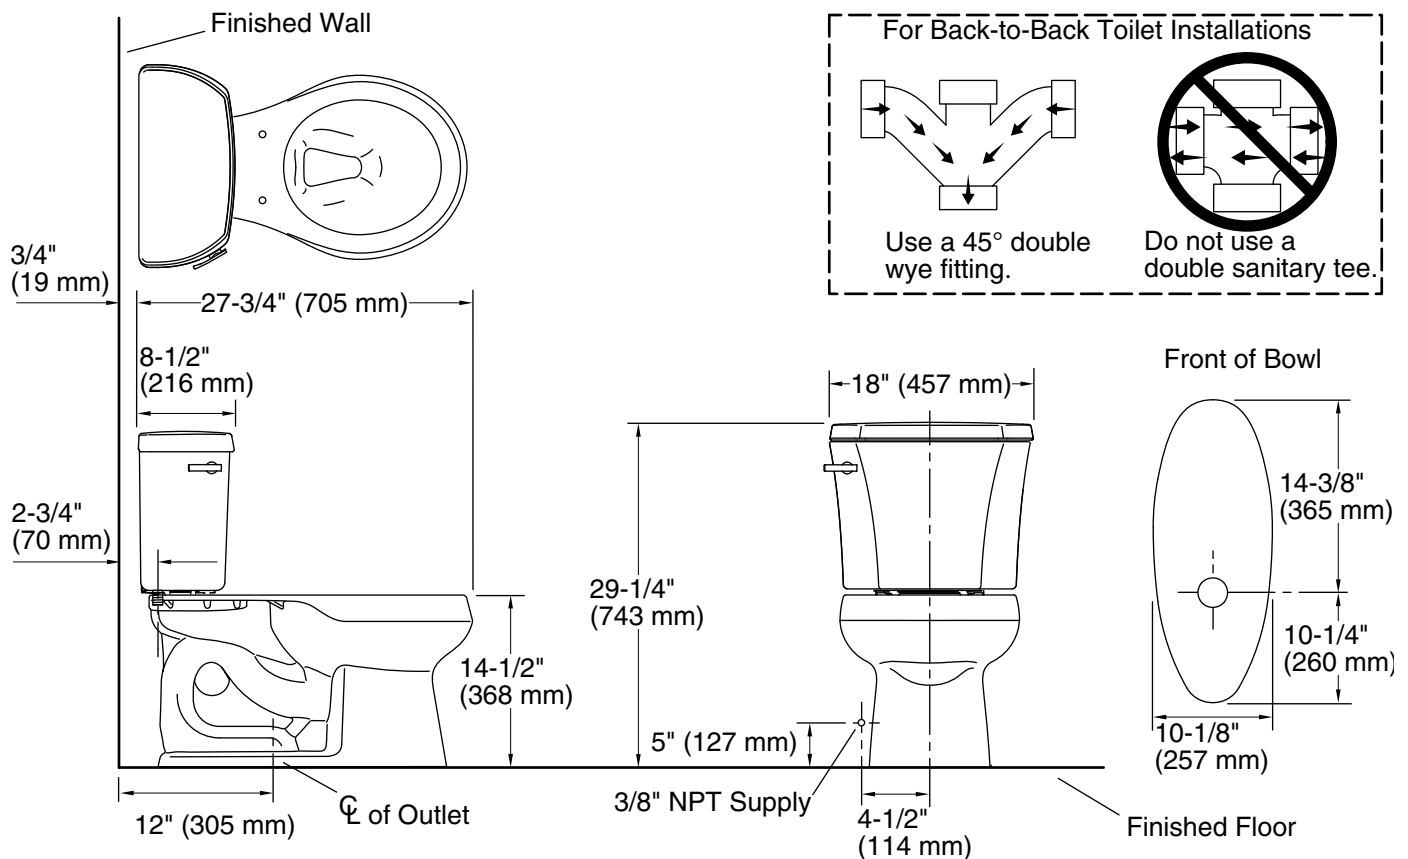

Features

- Two-piece design
- Round-front bowl offers an ideal solution for smaller bathrooms and powder rooms
- 1.28 gpf (4.8 lpf)
- Left-hand Polished Chrome trip lever
- Combination consists of the K-4467 tank and the K-4197 bowl
- Coordinates with other products in the Wellworth collection

Installation

- Standard 12" (305 mm) rough-in
- Three-bolt quick-connect installation
- Seat and supply line sold separately

Water Conservation & Rebates

- Eligible for consumer rebates in some municipalities

Technical Information

All product dimensions are nominal.

Toilet type:	Floor-mount
Waste Outlet:	Floor
Bowl shape:	Round-front
Flush type:	Class Five Siphonic Dual-Flush
Trap passageway:	2-1/8" (54 mm)
Water surface size:	10-1/2" x 7-3/4" (267 mm x 197 mm)
Rim to water surface:	5-1/4" (133 mm)
Rough-in:	12" (305 mm)
Seat-mounting holes:	5-1/2" (140 mm)

Notes

Install this product according to the installation instructions.

For back-to-back toilet installations: Use only a 45° double wye fitting.